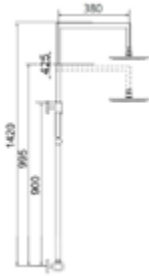

STANDBRAUSEGARNITUR-SET

025569750

706,79 *

Standbrausegarnitur-Set AQVA SHOWER

- Thermostat-Brause-Armatur $\frac{3}{4}$ " x $\frac{1}{2}$ " Art. 054573950
- Standbrausegarnitur $\frac{3}{4}$ "
- Brausebogen 90° x 90°
- Kopfbrause 200 mm, rund
- Stabhandbrause, rund
- Metall-Brauseschlauch 1500mm x $\frac{1}{2}$ " x $\frac{1}{2}$ ", 1 Konus
- chrom

Gewicht in kg: 8

EAN: 4250512415458