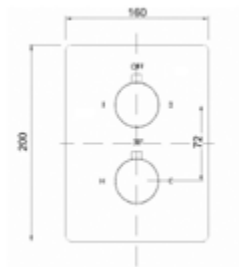

AQVA **THERM** - FERTIGMONTAGESET FÜR THERMOSTAT - ECKIG

054565550

352,82 *

Fertigmontageset Thermostat-Batterie

- Thermoelement
- Ab- und Umstellventil (2-Wege)
- Abdeckrosette
- Hülsen + Griffe
- Sicherheitstaste
- chrom

Gewicht in kg: 2,3

EAN: 4250512413935

Dazu passt Artikel 92564750 »C-BOX«